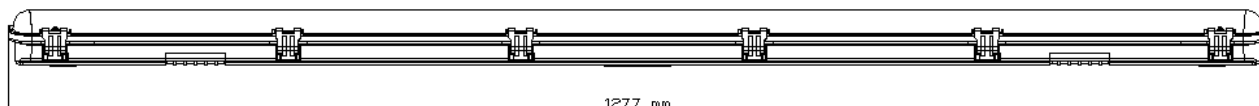

Dimensional Drawing

ELMASCO INDUSTRIES S.A.

Head Office : 44 K. Palama, 14343 N. Chalkidona, Athens, Greece
Production Plant : Ag. Adrianos, 21100 Nafplio, Greece
Email: elmasco@elmasco.eu

Tel : +30 210 2583100
Fax: +30 210 2583107